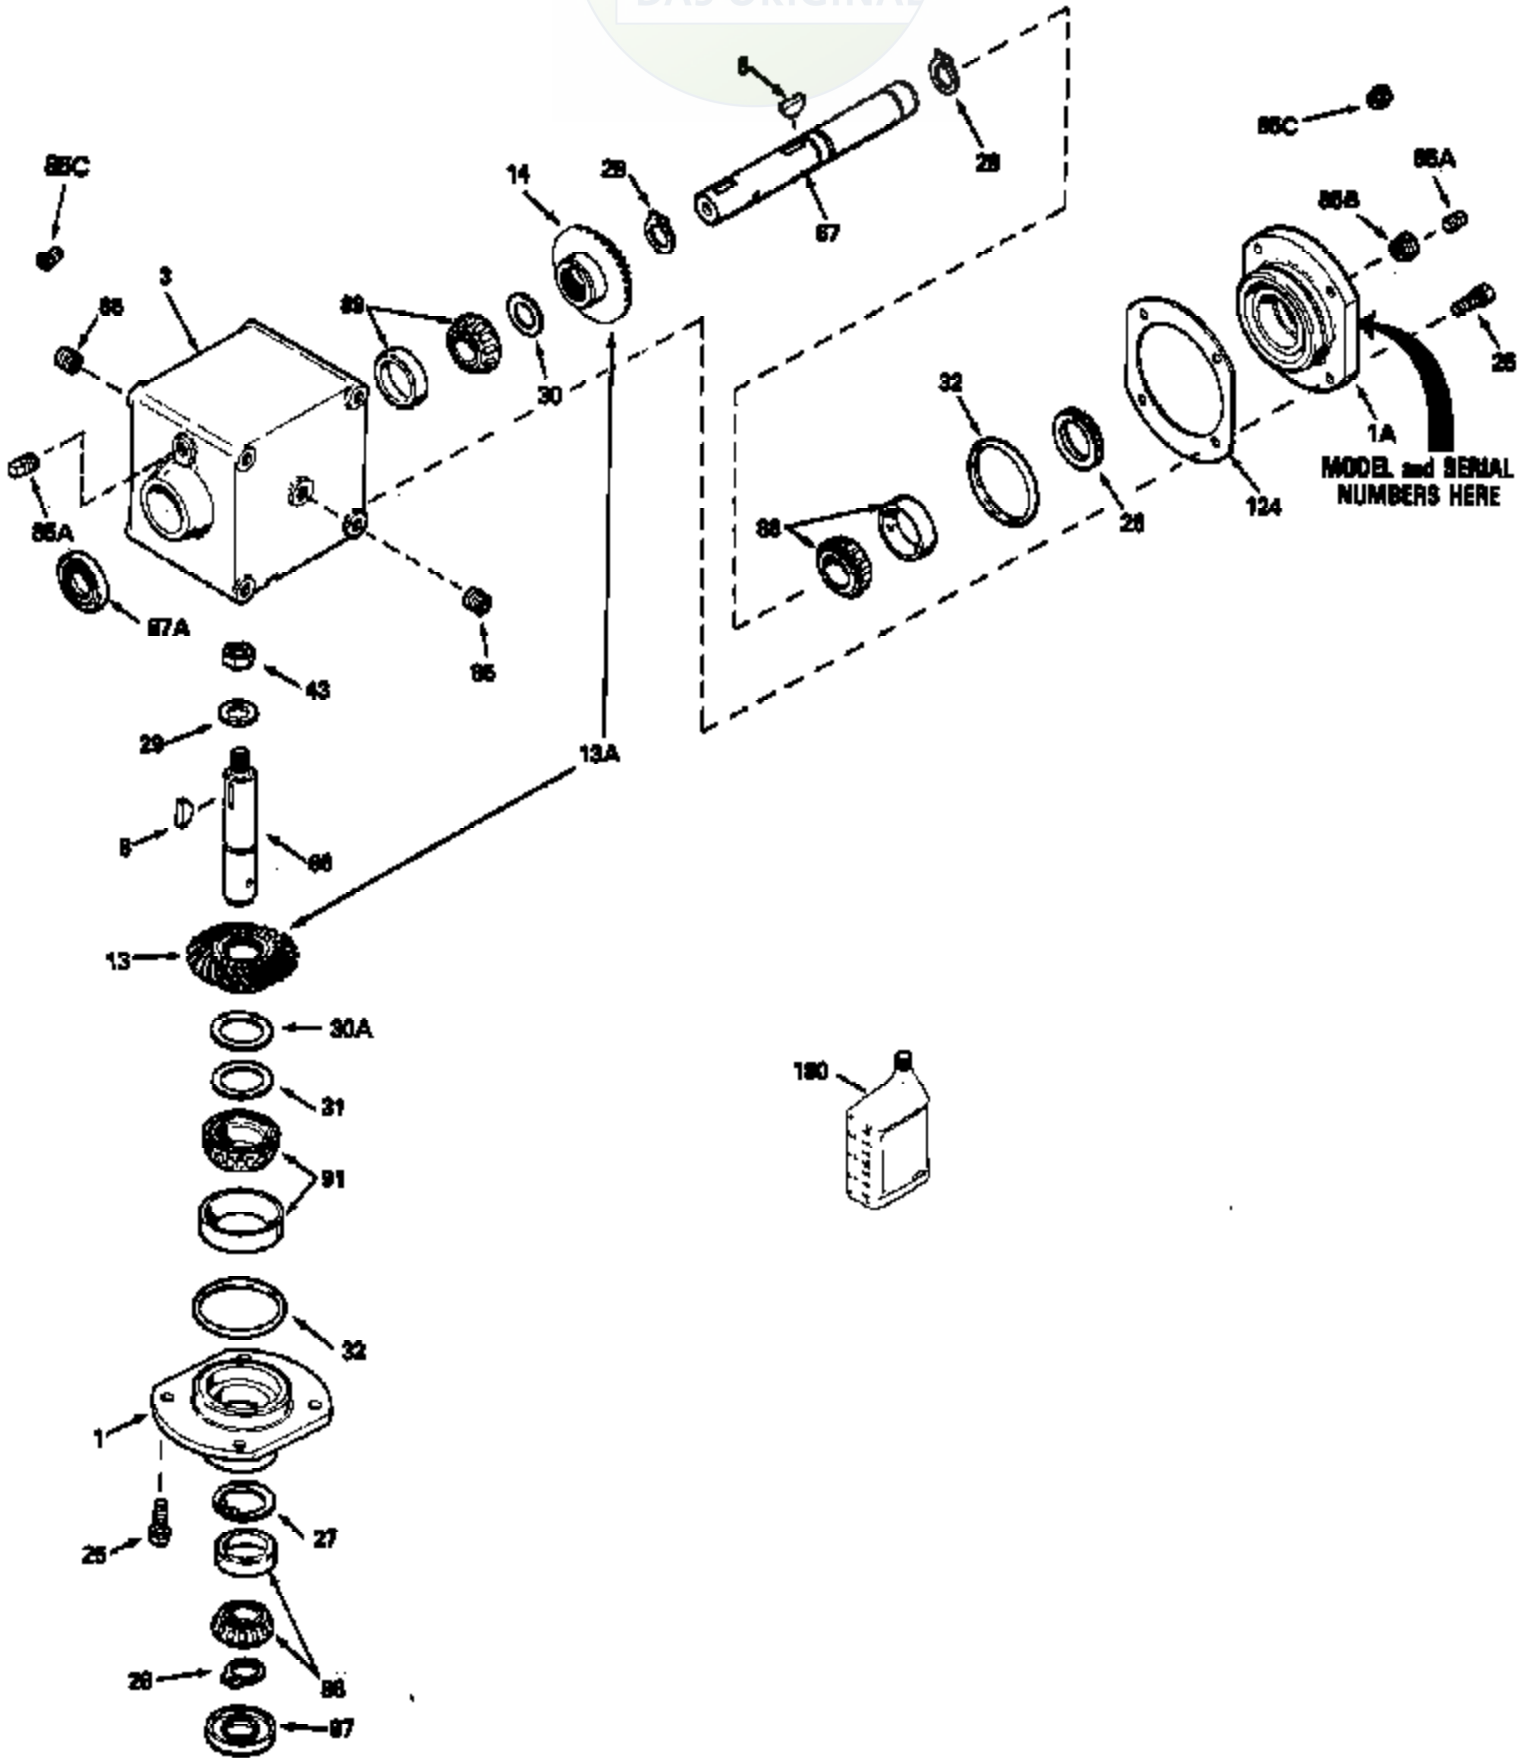

JOIST
DAS ORIGINAL

ILLUSTRATION SHOWS TYPICAL PARTS ONLY. ORDER BY PART NUMBER. PARTS NOT LISTED ARE SUPPLIED BY OEM.

Ref #	Part Number	Qty	Description
1A	786106		Retainer Cap
1	786104A		Retainer Cap
3	770076		Right Angle Drive Housing
8	792114		Woodruff Key No. 807
13A	778301		Spiral Bevel Gear & Pinion (25 & 26 t eeth)
25	792037		Screw, 5/16-18 x 1"
26	780137		Load Ring
27	792112		Retaining Ring
28	792113		Retaining Ring
29	792115		Flat Washer
30	780131		Shim
31	780138		Shim
32	788063	1100-1100-006	Oil Ring Page 2 of 2
43	792110A	Peerless	Hex Jam Nut, 3/4-16
66	776224		Input Shaft (4-7/8" long)
67	776298		Output Shaft (7-5/8" long)
85	792116		Pipe Plug, 1/4-18
85A	792039		Pipe Plug, 1/8"
85C	792118		Relief Valve
87A	788065		Oil Seal
87	788064		Oil Seal
88	780132		Bearing & Cup Ass'y (SEE REPAIR MANUA L)
89	780132		Bearing & Cup Ass'y (SEE REPAIR MANUA L)
91	780134		Bearing & Cup Ass'y (SEE REPAIR MANUA L)
124	780136		Retainer Cap Shim
180	730229A		Gear Oil 80W90